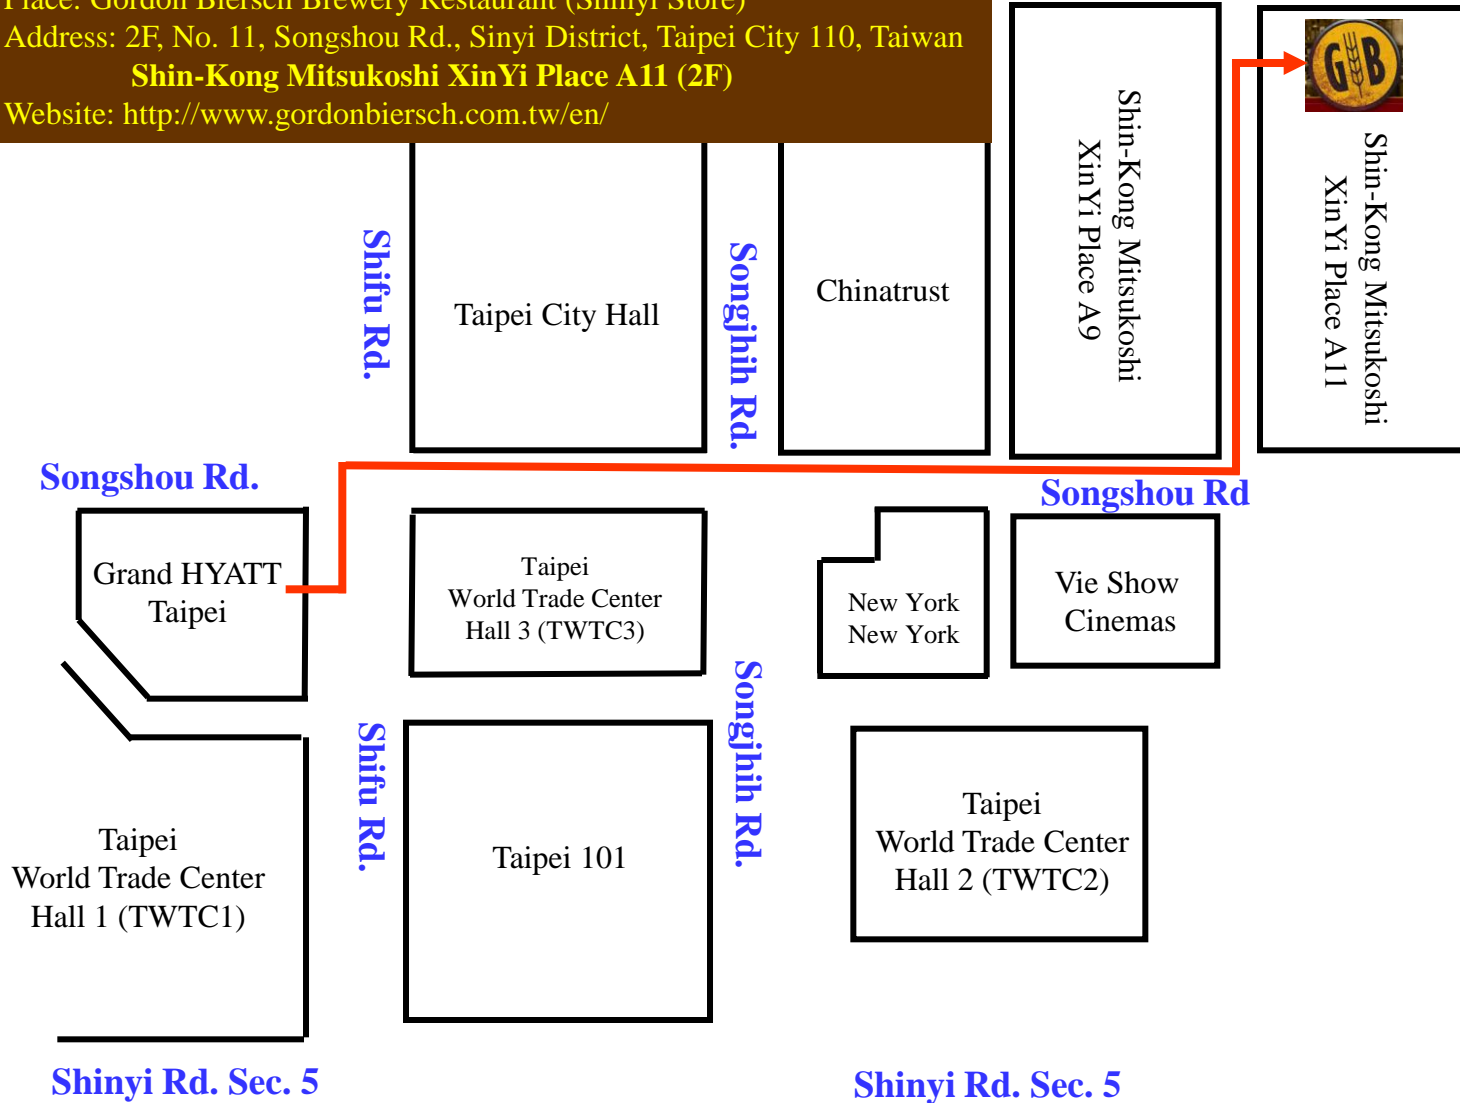

Welcome Reception
Monday, June 27, 2011 at 6:00PM

Gordon Biersch Brewery Restaurant (Shinyi Store)

Place: Gordon Biersch Brewery Restaurant (Shinyi Store)
Address: 2F, No. 11, Songshou Rd., Sinyi District, Taipei City 110, Taiwan
Shin-Kong Mitsukoshi XinYi Place A11 (2F)
Website: <http://www.gordonbiersch.com.tw/en/>

★ **Gordon Biersch Brewery Restaurant (Shinyi Store)**

Place: **Gordon Biersch Brewery Restaurant (Shinyi Store)**

Address: **2F, No. 11, Songshou Rd., Sinyi District, Taipei City 110, Taiwan**

Shin-Kong Mitsukoshi XinYi Place A11 (2F)

Website: <http://www.gordonbiersch.com.tw/en/>

Welcome Reception
Monday, June 27, 2011 at 6:00PM

Gordon Biersch Brewery Restaurant (Shinyi Store)

Place: Gordon Biersch Brewery Restaurant (Shinyi Store)
Address: 2F, No. 11, Songshou Rd., Sinyi District, Taipei City 110, Taiwan
Shin-Kong Mitsukoshi Xin Yi Place A11 (2F)
Website: <http://www.gordonbiersch.com.tw/en/>